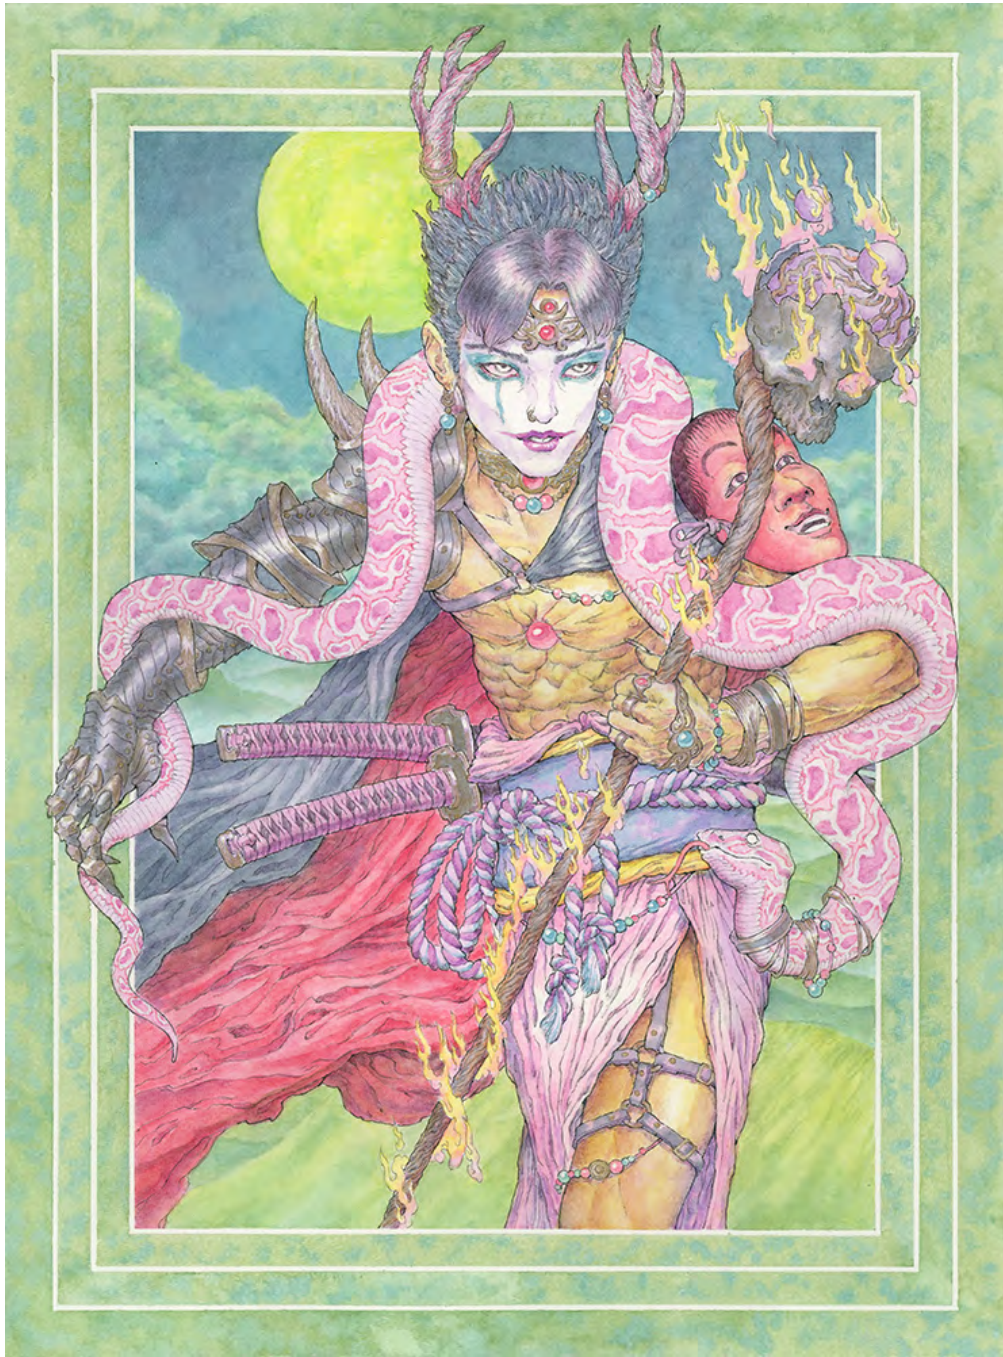

COVEN

JACK HOWL

OPENING: Fri 28 Jan 6-9pm

DATES: 27 Jan - 10 Feb 2022

Broken Mask
By Jack Howl
Watercolour on paper framed
(12 x 16inch)
\$560 **SOLD**

Crystal Gazer
By Jack Howl
Watercolour on paper framed
(10 x 12inch)
\$400

Alchemist
By Jack Howl
Watercolour on paper framed
(12 x 16inch)
\$560 **SOLD**

Fallen Angel
By Jack Howl
Watercolour on paper framed
(16 x 20inch)
\$720 **SOLD**

Forest Dweller
By Jack Howl
Watercolour on paper framed
(12 x 16inch)
\$560 **SOLD**

Fortune Teller
By Jack Howl
Watercolour on paper framed
(12 x 16inch)
\$560 **SOLD**

Metamorphosis
By Jack Howl
Watercolour on paper framed
(12 x 16inch)
\$560

Nomad King
By Jack Howl
Watercolour on paper framed
(16 x 20inch)
\$720

Queen of the Dead
By Jack Howl
Watercolour on paper framed
(10 x 12inch)
\$400 **SOLD**

Sword of the Lake
By Jack Howl
Watercolour on paper framed
(10 x 12inch)
\$400

The Talking Mirror
By Jack Howl
Watercolour on paper framed
(12 x 16inch)
\$560 **SOLD**