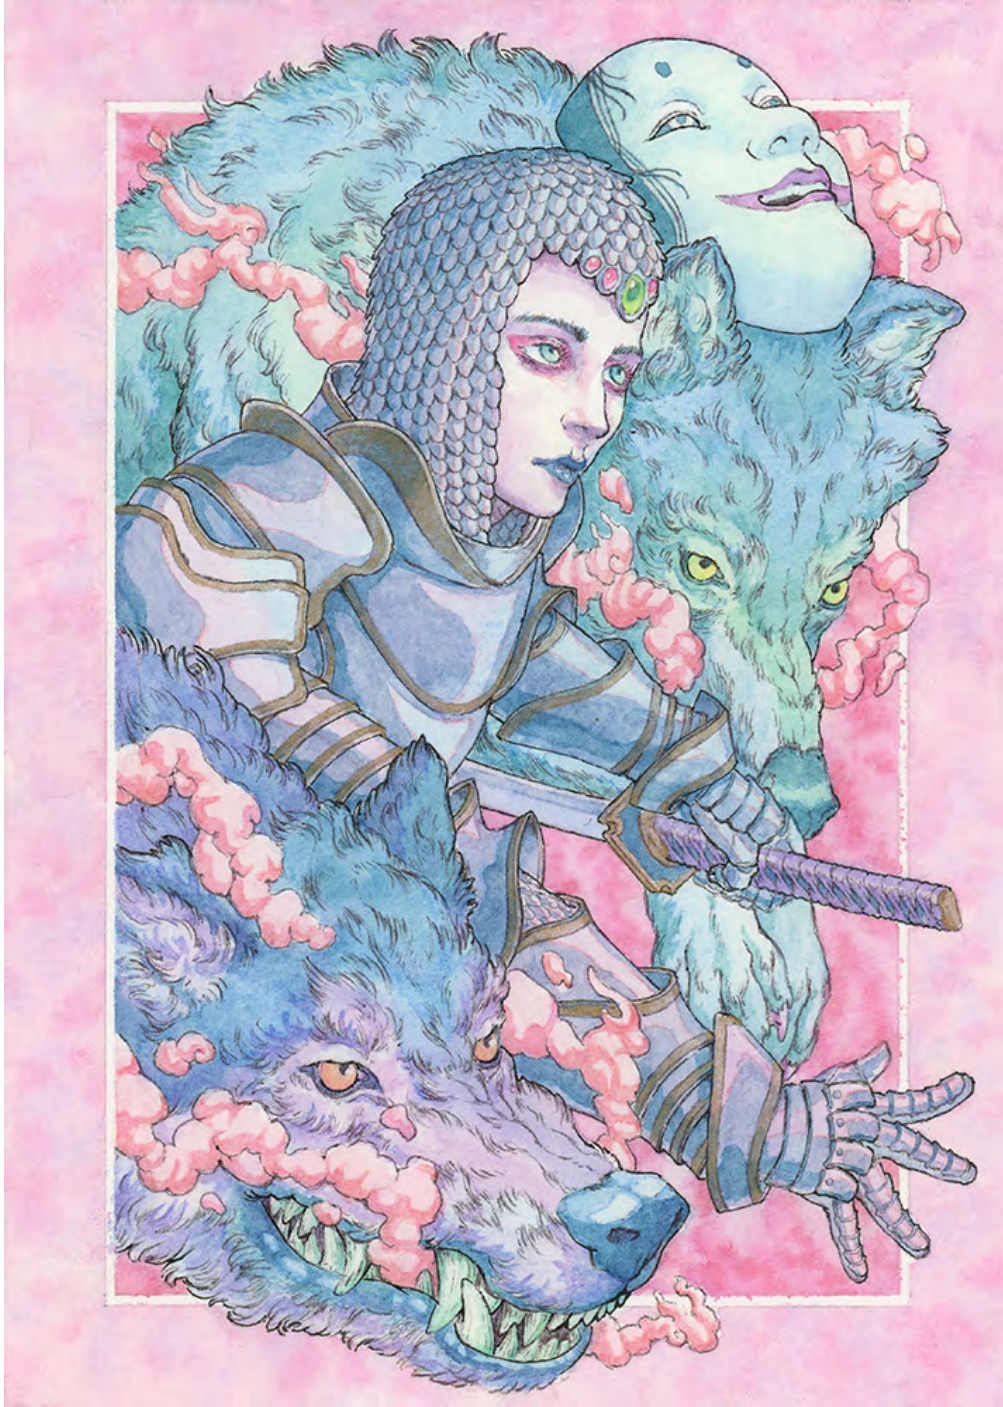

COVEN

JACK HOWL

OPENING: Fri 28 Jan 6-9pm

DATES: 27 Jan - 10 Feb 2022

Broken Mask
By Jack Howl
Watercolour on paper framed
(12 x 16inch)
\$560 **SOLD**

Crystal Gazer
By Jack Howl
Watercolour on paper framed
(10 x 12inch)
\$400

Alchemist
By Jack Howl
Watercolour on paper framed
(12 x 16inch)
\$560 **SOLD**

Fallen Angel
By Jack Howl
Watercolour on paper framed
(16 x 20inch)
\$720 **SOLD**

Forest Dweller
By Jack Howl
Watercolour on paper framed
(12 x 16inch)
\$560 **SOLD**

Fortune Teller
By Jack Howl
Watercolour on paper framed
(12 x 16inch)
\$560 **SOLD**

Metamorphosis
By Jack Howl
Watercolour on paper framed
(12 x 16inch)
\$560

Nomad King
By Jack Howl
Watercolour on paper framed
(16 x 20inch)
\$720

Queen of the Dead
By Jack Howl
Watercolour on paper framed
(10 x 12inch)
\$400 **SOLD**

Sword of the Lake
By Jack Howl
Watercolour on paper framed
(10 x 12inch)
\$400

The Talking Mirror
By Jack Howl
Watercolour on paper framed
(12 x 16inch)
\$560 **SOLD**