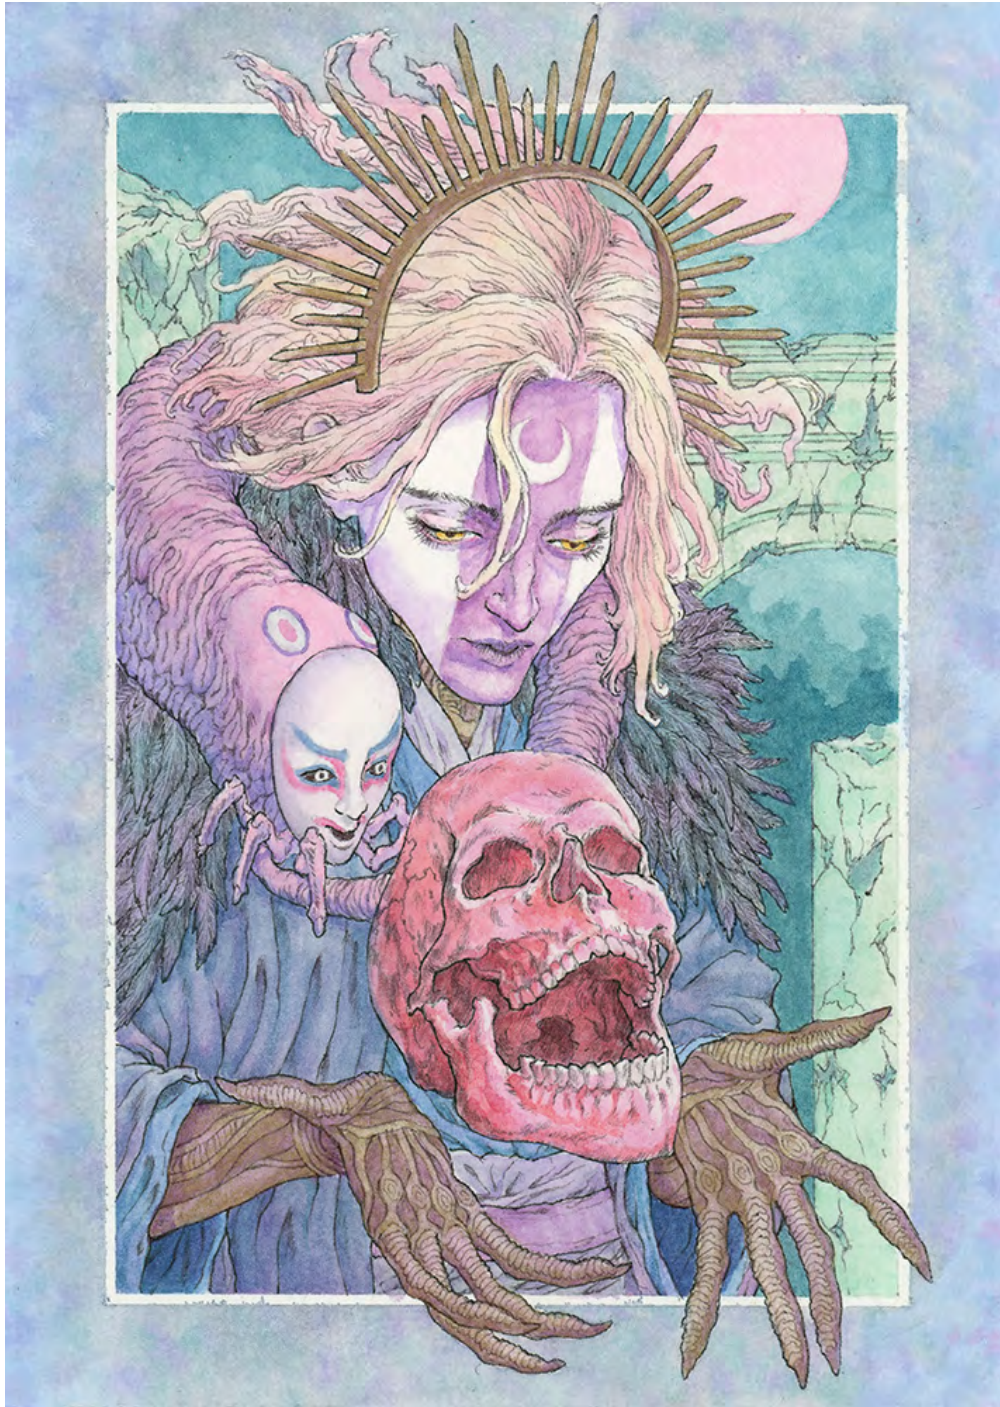

Ocean Dweller
By Jack Howl
Watercolour on paper framed
(16 x 20inch)
$720 **SOLD**